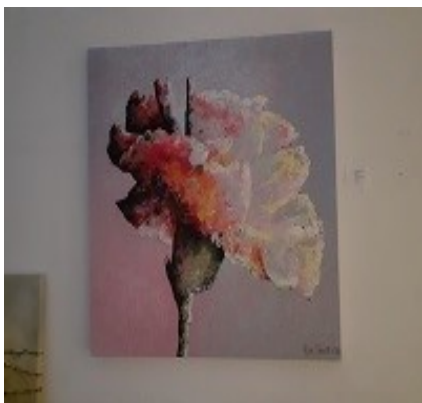

'Abstract Blue'

Water based paints

90cm x 90cm

£375.00

'UMBRAL SHADOWS'

Ria Smith

'Silver Birch'

Water based paints

92cm x 71 cm

£325.00

'UMBRAL SHADOWS'

Ria Smith

'Flower'

Water based paints

90cm x 90 cm

£325.00